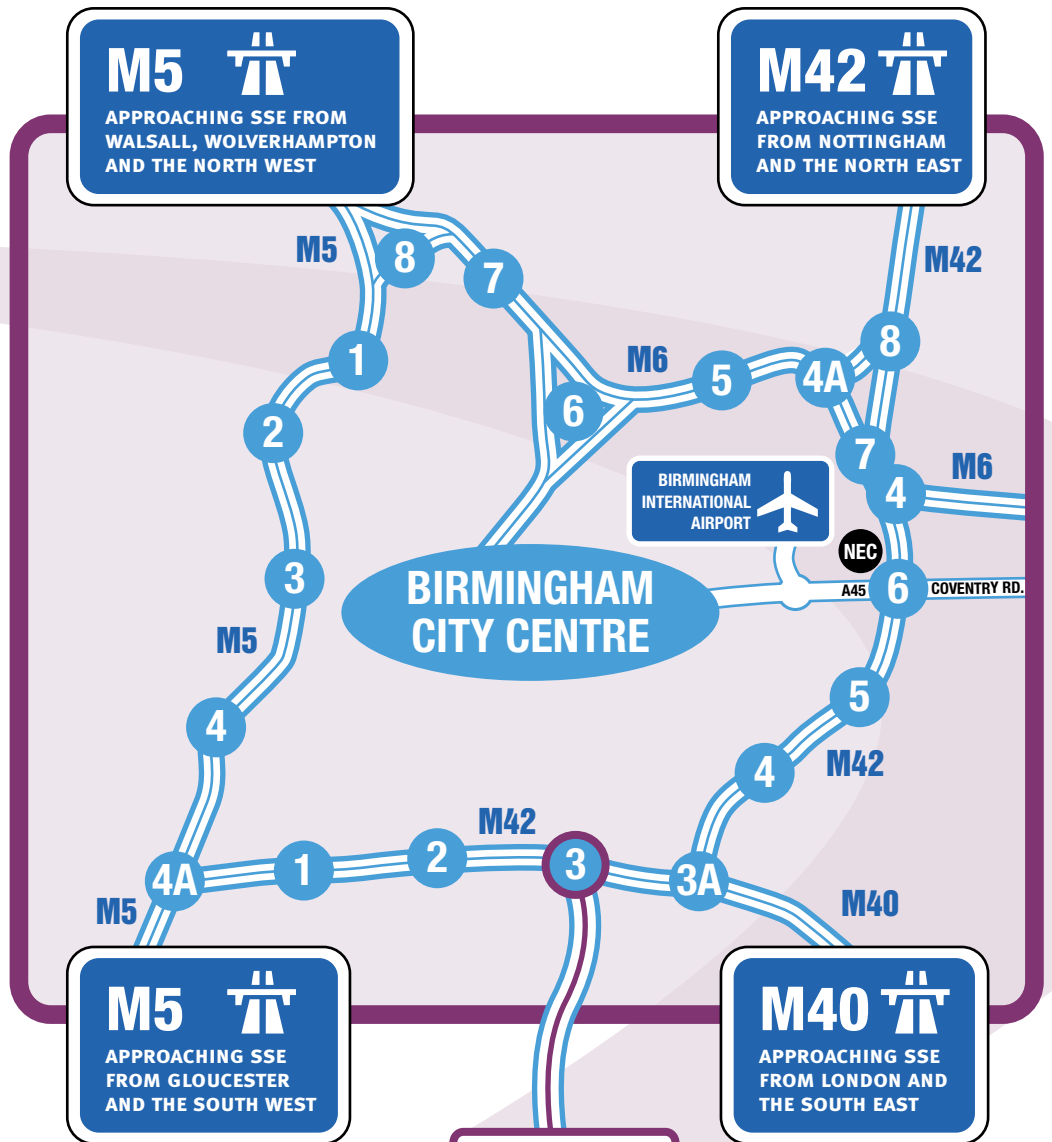

Directions to SSE Audio Group

YES everyone's got SatNav & iApps now. But just in case...

SSE Audio Group's Head Office at Burnt Meadow House in Redditch is easily accessible from the M42 Motorway.

Leave the M42 at junction **3**

Take the first exit at roundabout onto the A435 (signposted Redditch, Evesham) and follow the route as marked.

After approx 3.5 miles, exit left from the dual carriageway (signposted Redditch). Follow sharp bend which takes you right, onto the Coventry Highway (A4023).

At roundabout, (Peugot/Fiat dealership on your immediate left) take the 5th exit onto Ravensbank Drive.

Continue along Ravensbank Drive, after next roundabout you'll see Ravensbank House with a cream building behind which is SSE headquarters.

Map scale 'zooms in' here

Take the left turn immediately after Ravensbank House into Burnt Meadow Road, and immediately left again into SSE. Follow the signs around the front of Ravensbank House to the SSE entrance & parking.