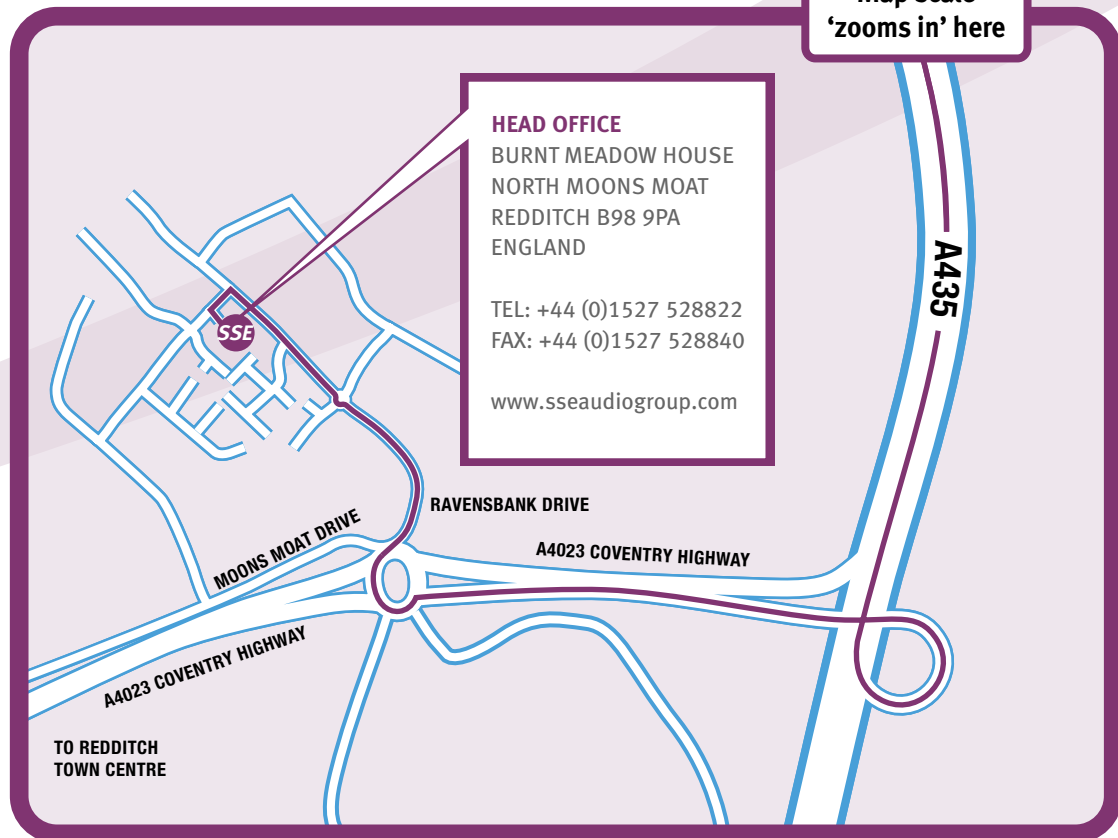

Directions to SSE Audio Group

YES everyone's got SatNav & iApps now. But just in case...

SSE Audio Group's Head Office at Burnt Meadow House in Redditch is easily accessible from the M42 Motorway.

Leave the M42 at junction **3**

Take the first exit at roundabout onto the A435 (signposted Redditch, Evesham) and follow the route as marked.

After approx 3.5 miles, exit left from the dual carriageway (signposted Redditch). Follow sharp bend which takes you right, onto the Coventry Highway (A4023).

At roundabout, (Peugot/Fiat dealership on your immediate left) take the 5th exit onto Ravensbank Drive.

Continue along Ravensbank Drive, after next roundabout you'll see Ravensbank House with a cream building behind which is SSE headquarters.

Map scale 'zooms in' here

Take the left turn immediately after Ravensbank House into Burnt Meadow Road, and immediately left again into SSE. Follow the signs around the front of Ravensbank House to the SSE entrance & parking.